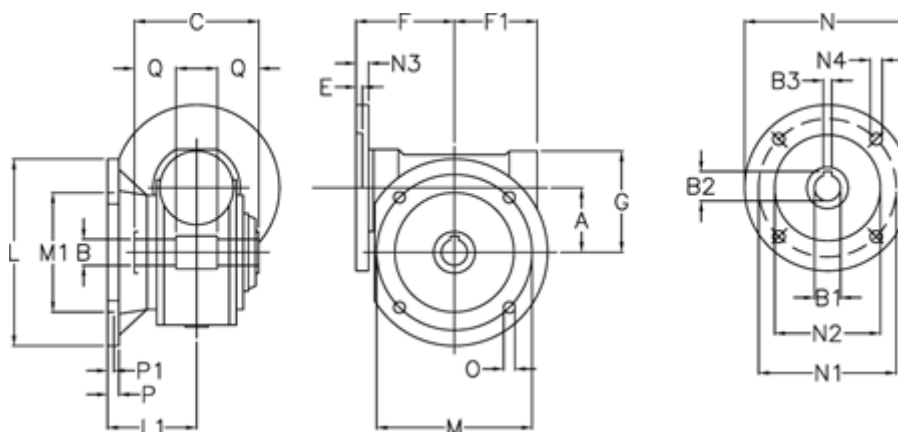

Data Sheet

Article number: 3902185020540

Description: Worm gear
VF 185-FC1-20-100B5, without lubrication

Measures

A	= 185.4	F1	= 205	N2	= 180
B	= 60 H7	G	= 267	N3	= 16
B1 E7	= 28	L	= 400	N4	= 13
B2	= 31.3	L1	= 155.5	O	= 22
B3 H9	= 8	M	= 350	P	= 22
C	= 190	M1	= 280	P1	= 13
E	= 4	N	= 250	Q	= 65
F	= 217	N1	= 215		